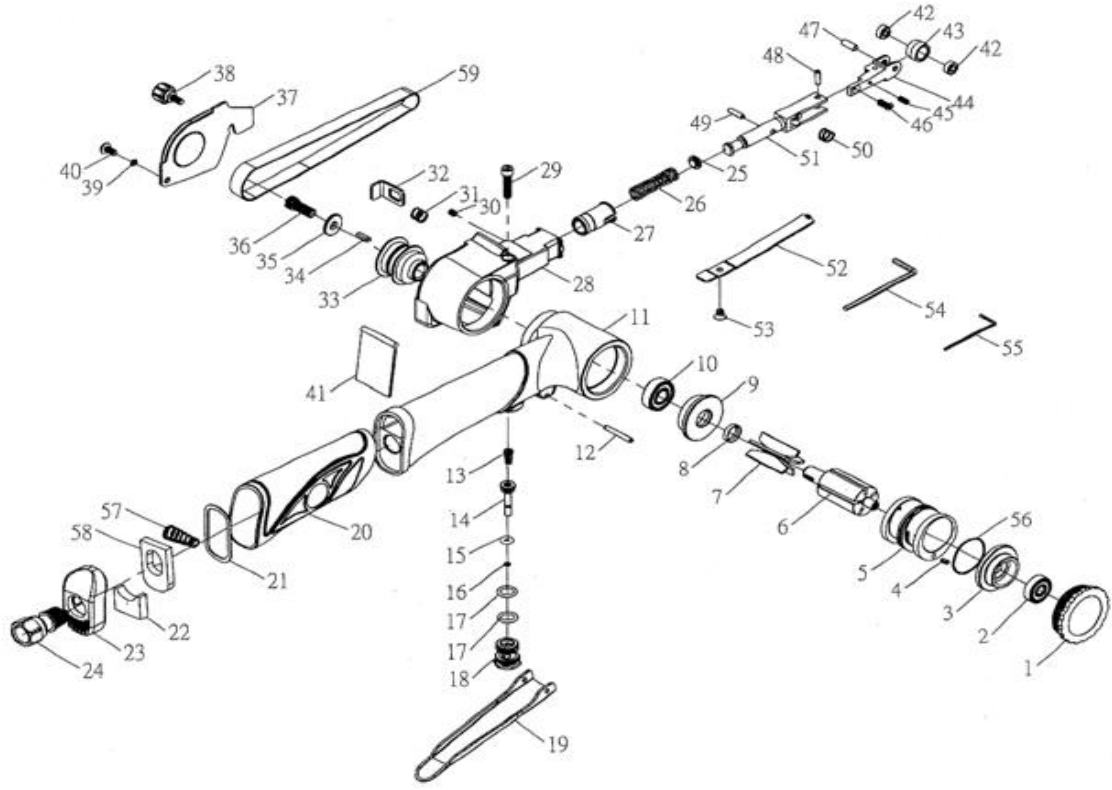

OS-382N GAV HAVALI BANT ZIMPARA

Item No.	Parça Adı	Adet	Fiyat\$	Item No.	Parça Adı	Adet	Fiyat\$
1	Cap	1	5.00	31	Spring	1	1.00
2	Ball Bearing	1	5.00	32	Block Slice	1	2.00
3	End Plate A	1	7.00	33	Drive Pulley	1	8.00
4	Pin	1	1.00	34	Key	1	1.00
5	Cylinder	1	17.00	35	Washer	1	1.00
6	Rotor	1	12.00	36	Screw	1	2.00
7	Rotor Blade	5	1.00	37	Belt Guard	1	5.00
8	Spacer	1	1.00	38	Handle Screw	1	3.00
9	End Plate B	1	7.00	39	O-Ring	1	1.00
10	Ball Bearing	1	5.00	40	Screw	1	1.00
11	Housing	1	35.00	41	Dust Cover	1	2.00
12	Lever Pin	1	1.00	42	Ball Bearing	2	5.00
13	SPRING	1	1.00	43	Idle Pulley	1	15.00
14	Valve Stem	1	4.00	44	Bracket 10	1	12.00
15	O-Ring	1	1.00	45	Screw	1	1.00
16	O-Ring	1	1.00	46	Screw	1	1.00
17	O-Ring	2	1.00	47	Pin	1	1.00
18	Valve Body	1	5.00	48	Sping Pin	1	1.00
19	Safety Lever	1	4.00	49	Lever Pin	1	1.00
20	Cover Handle	1	6.00	50	Spring	1	1.00
21	Washer	1	2.00	51	Tension Bar 10	1	16.00
22	Fabric Silencer	1	3.00	52	Shoe 10	1	3.00
23	Exhaust Control Spacer	1	3.00	53	Screw	1	1.00
24	Inlet Bushing	1	4.00	54	Wrenchen Key (3mm)	1	5.00
25	Washer	1	3.00	55	Wrenchen Key (1.5mm)	1	5.00
26	Spring	1	3.00	56	O-Ring	1	1.00
27	Guide Cover	1	6.00	57	Spring	1	2.00
28	Guard Body	1	25.00	58	Fabric Silencer	1	2.00
29	Screw	1	1.00	59	Sandpaper Belt #100	1	2.00
30	Set Screw	1	1.00				